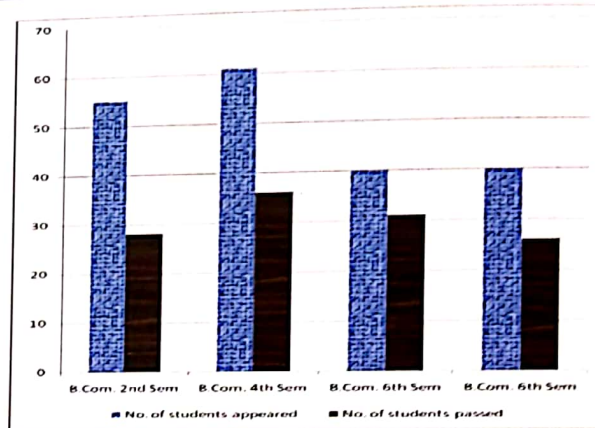

Students Performance at the University Examination May-2018

Class	Subject	No. of students appeared	No. of students passed	Percentage
B.Com. 2nd Sem	Financial Accounting	55	28	50.90
B.Com. 4th Sem	Financial Accounting	61	36	59.01
B.Com. 6th Sem	Income Tax	40	31	77.50
B.Com. 6th Sem	Management Accounting	40	26	65.00