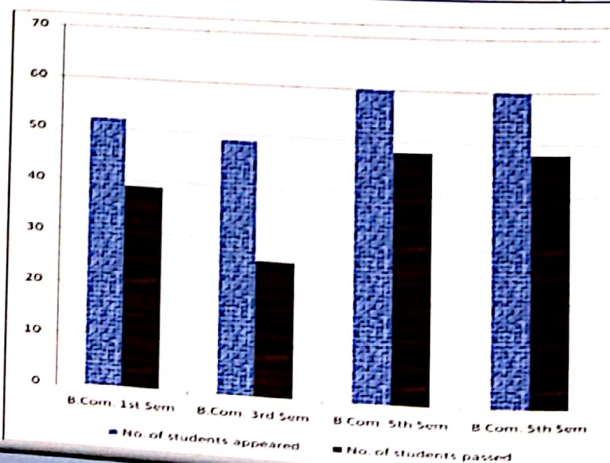

Students Performance at the University Examination Nov-2018

Class	Subject	No. of students appeared	No. of students passed	Percentage
B.Com. 1st Sem	Financial Accounting	52	39	75.00
B.Com. 3rd Sem	Financial Accounting	49	26	53.06
B.Com. 5th Sem	Income Tax	60	48	80.00
B.Com. 5th Sem	Auditing	60	48	80.00