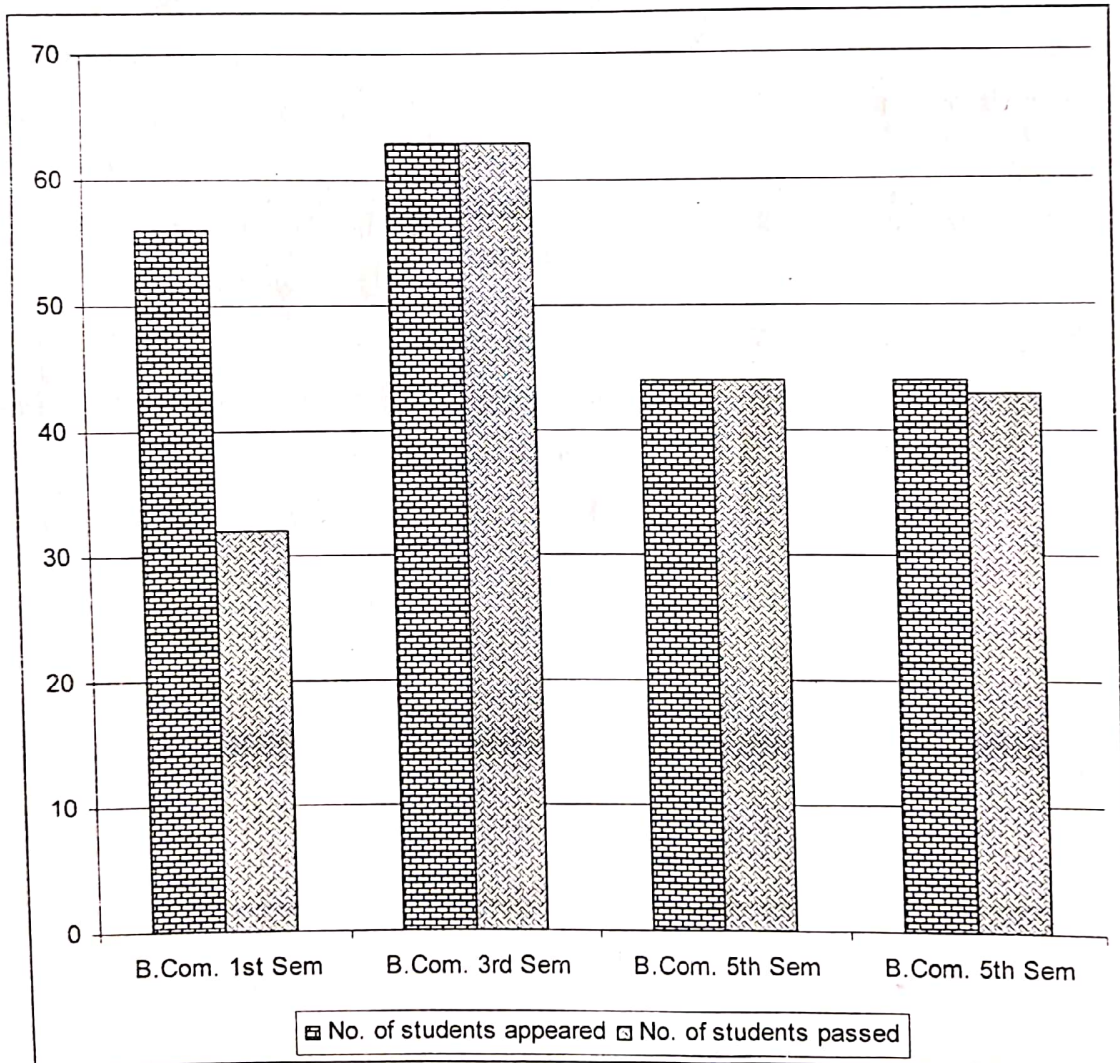

Students Performance at the University Examination Nov-2017

Class	Subject	No. of students appeared	No. of students passed	Percentage
B.Com. 1st Sem	Computer Application	56	32	57.10
B.Com. 3rd Sem	B.C.R.	63	63	100.00
B.Com. 5th Sem	B.L.	44	44	100.00
B.Com. 5th Sem	B.T.P.	44	43	97.70