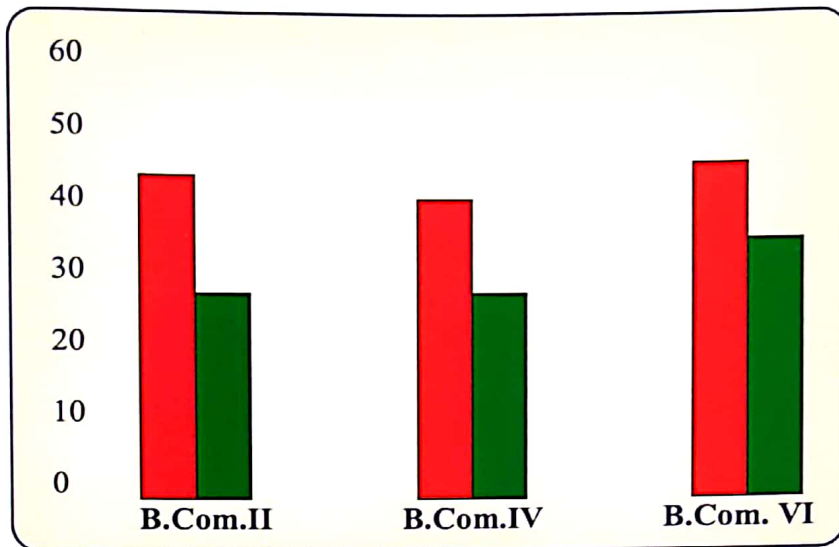

STUDENTS PERFORMANCE AT THE UNIVERSITY EXAMINATION MAY-2019

Class	Number of students appeared	No. of students passed	Percentage
B.Com. II	42	27	64.28
B.Com. IV	40	26	65.00
B.Com. VI	49	34	69.38