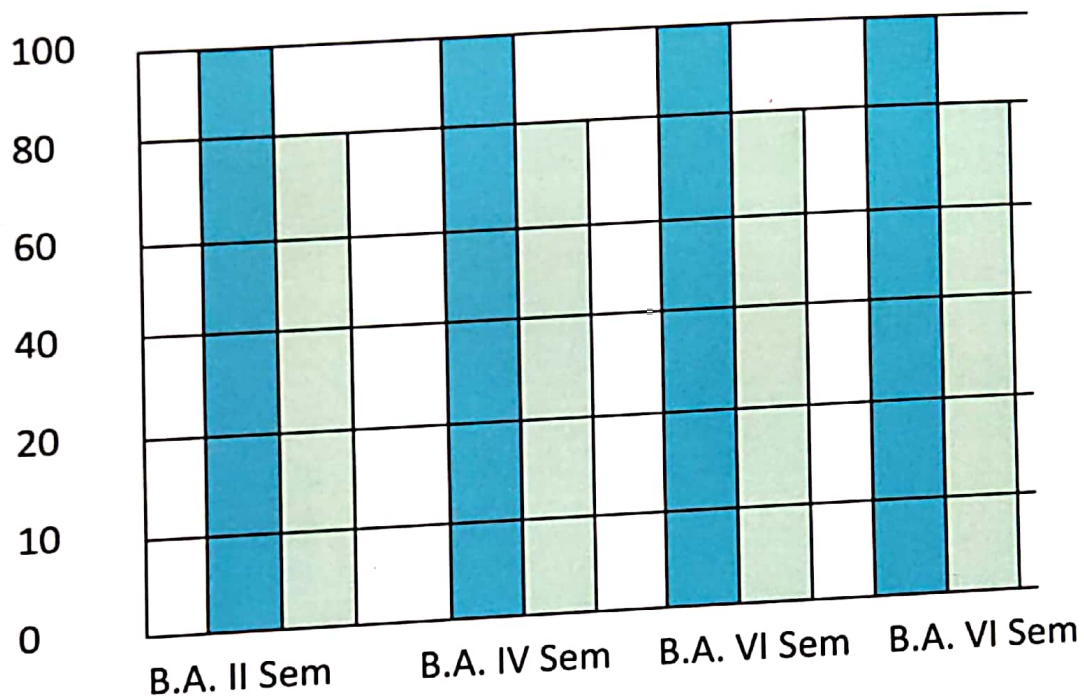

STUDENTS PERFORMANCE OF THE DEPARTMENT OF HISTORY FROM MAY-2017

Class	No. of Students appeared	No. of students passed	Percentage
B.A. II Sem	98	76	77.55%
B.A. IV Sem	108	106	98.14%
B.A. VI Sem	76	76	100%
B.A. VI Sem	76	76	100%