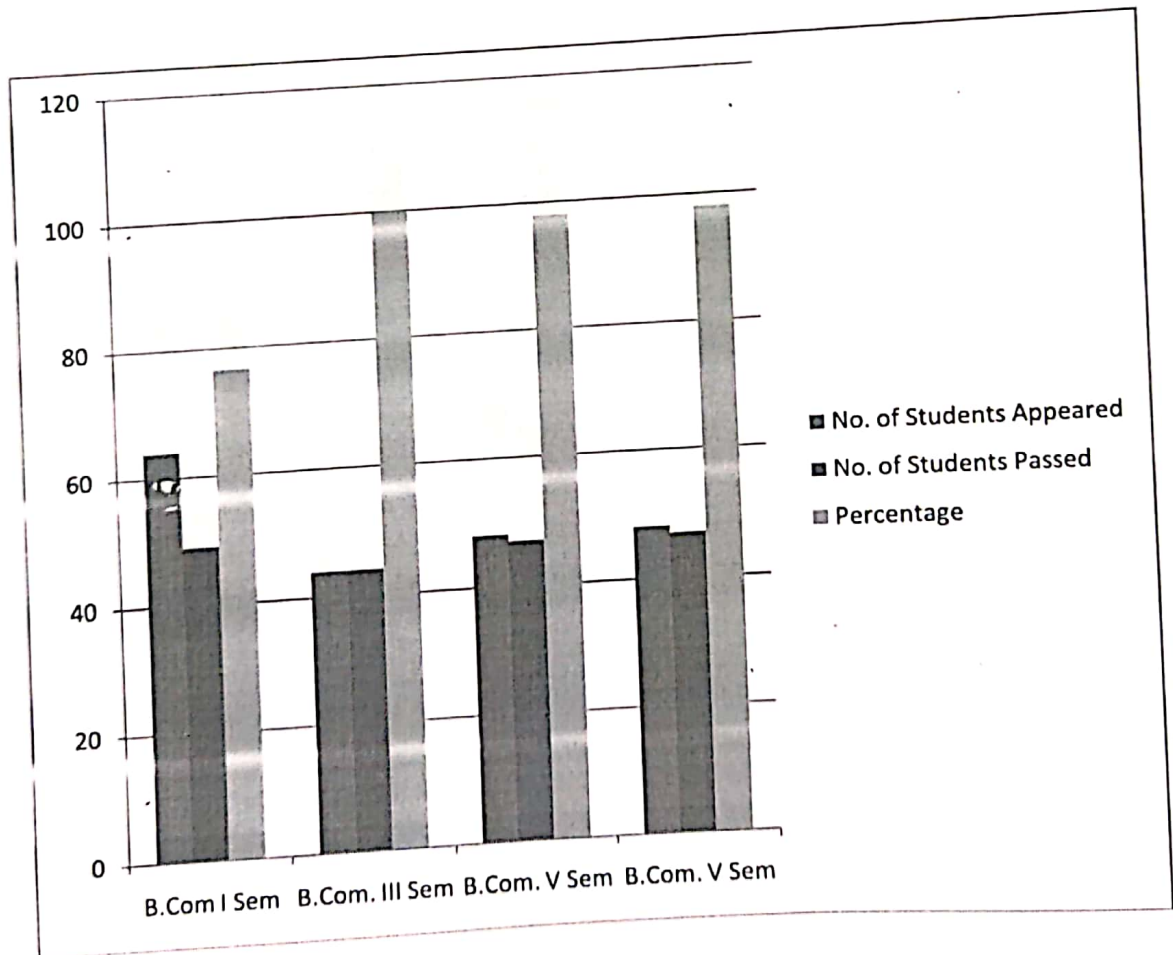

Students Performance at the University Examination May-2017-18

Class	No. of Students Appeared	No. of Students Passed	Percentage
B.Com II Sem	55	34	61.81
B.Com. IV Sem	61	30	49.18
B.Com. VI Sem	40	27	67.50
B.Com. VI Sem	40	30	75.00