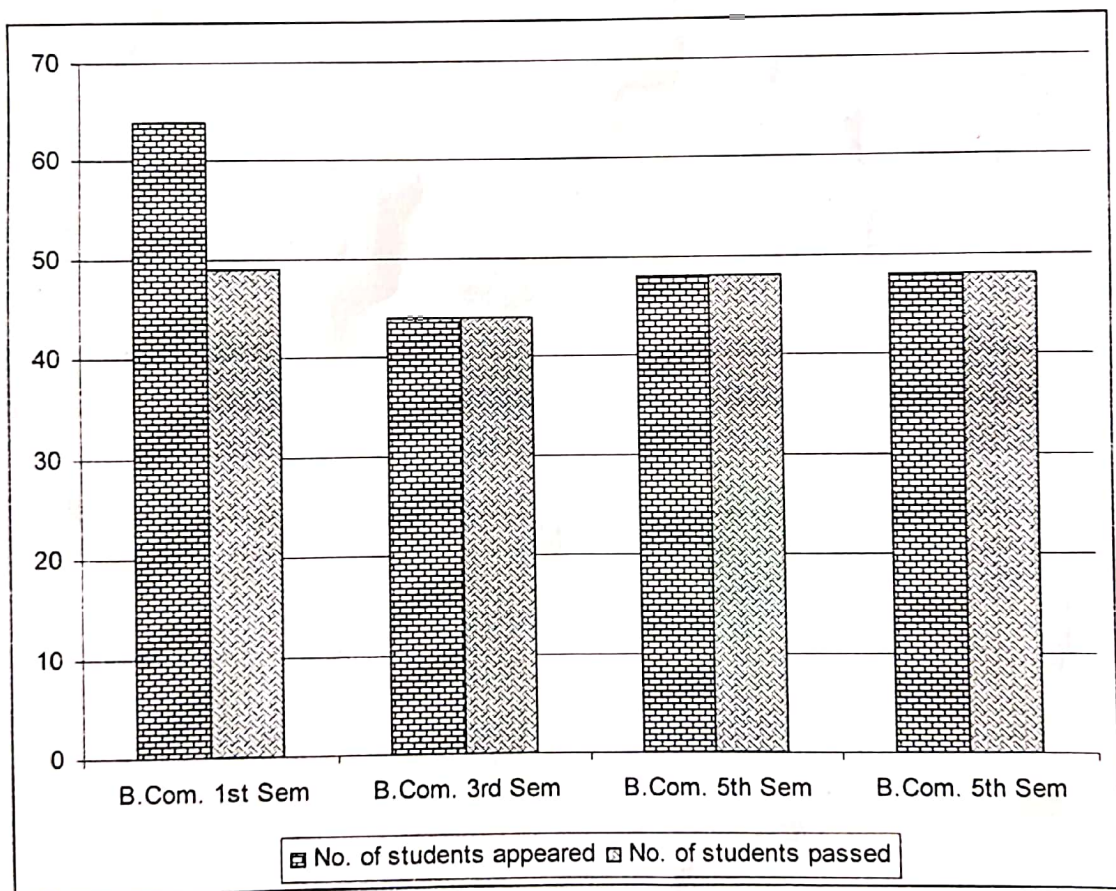

Students Performance at the University Examination Nov-2016

Class	Subject	No. of students appeared	No. of students passed	Percentage
B.Com. 1st Sem	Computer Application	64	49	76.56
B.Com. 3rd Sem	B.C.R.	44	44	100.00
B.Com. 5th Sem	B.L.	48	48	100.00
B.Com. 5th Sem	B.T.P.	48	48	100.00