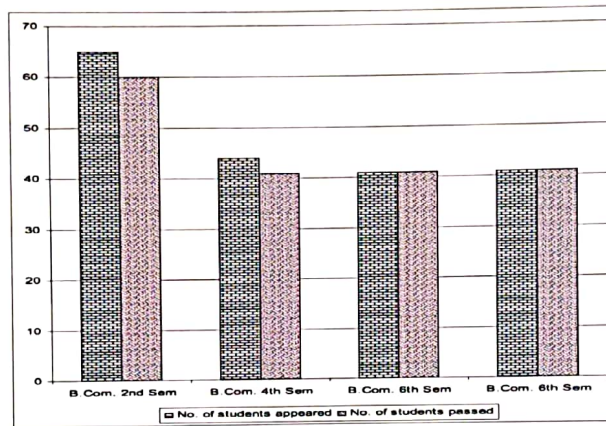

Students Performance at the University Examination May-2017

Class	Subject	No. of students appeared	No. of students passed	Percentage
B.Com. 2nd Sem	Financial Accounting	65	60	92.30
B.Com. 4th Sem	Financial Accounting	44	41	93.18
B.Com. 6th Sem	Income Tax	41	41	100.00
B.Com. 6th Sem	Management Accounting	41	41	100.00