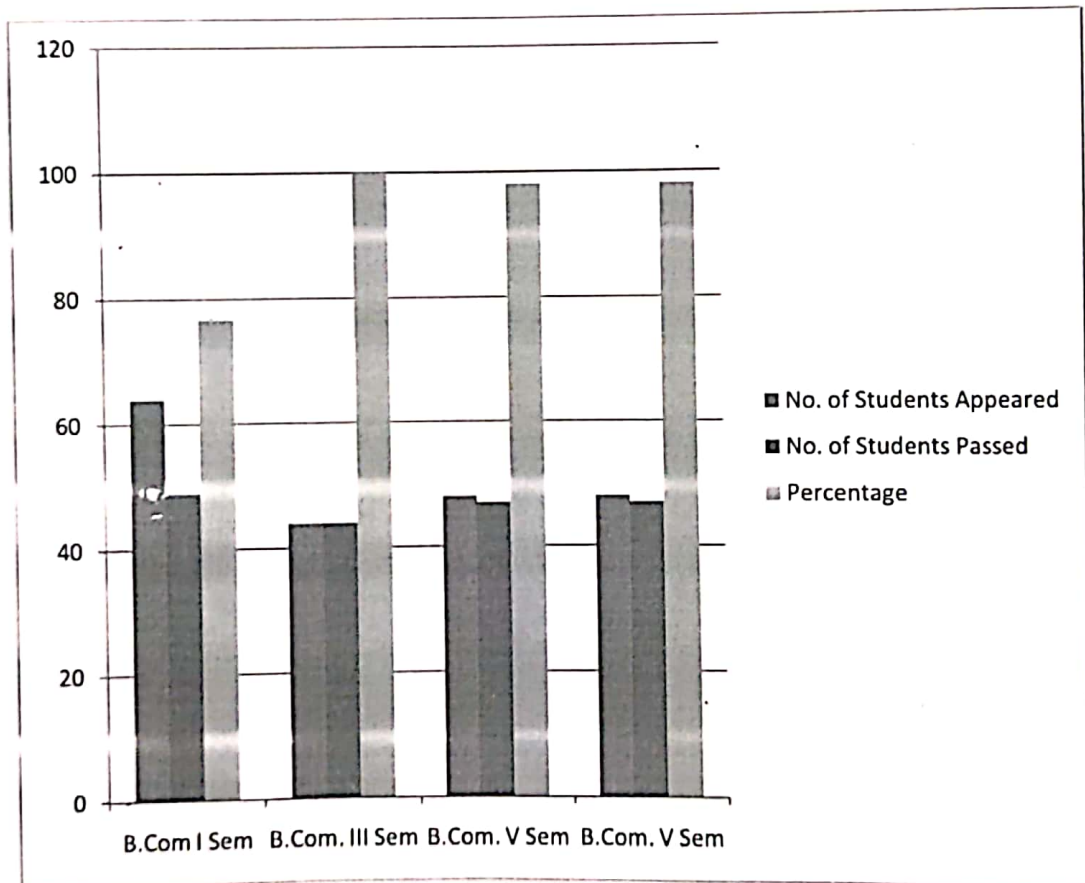

Students Performance at the University Examination Nov-2016-17

Class	No. of Students Appeared	No. of Students Passed	Percentage
B.Com I Sem	64	49	76.56
B.Com. III Sem	44	44	100.00
B.Com. V Sem	48	47	97.91
B.Com. V Sem	48	47	97.91