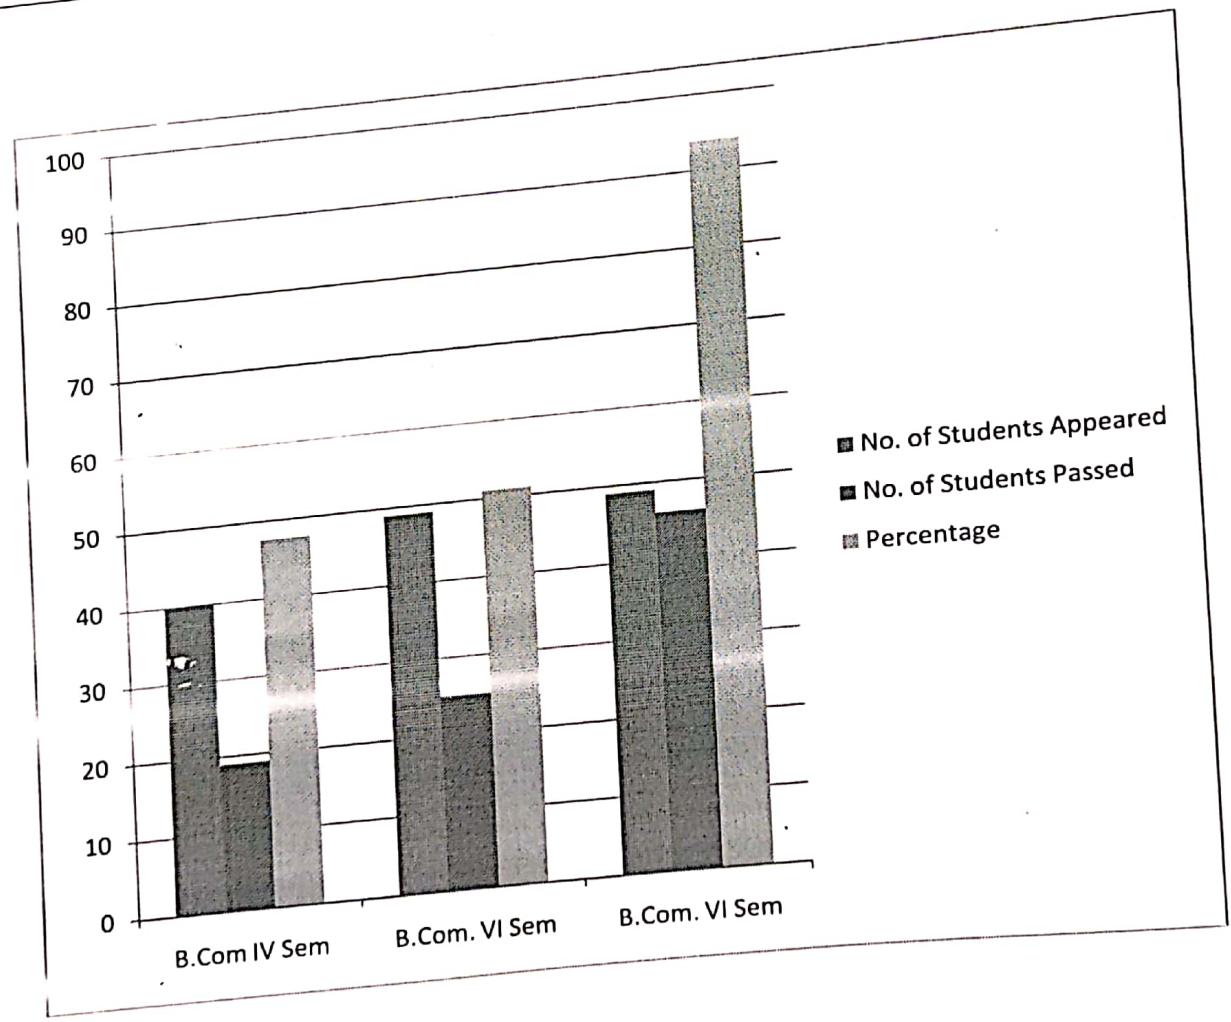

Students Performance at the University Examination Nov-2018-19

Class	No. of Students Appeared	No. of Students Passed	Percentage
B.Com I Sem	52	29	55.76
B.Com. III Sem	49	15	30.61
B.Com. V Sem	60	48	80.00
B.Com. V Sem	60	54	90.00