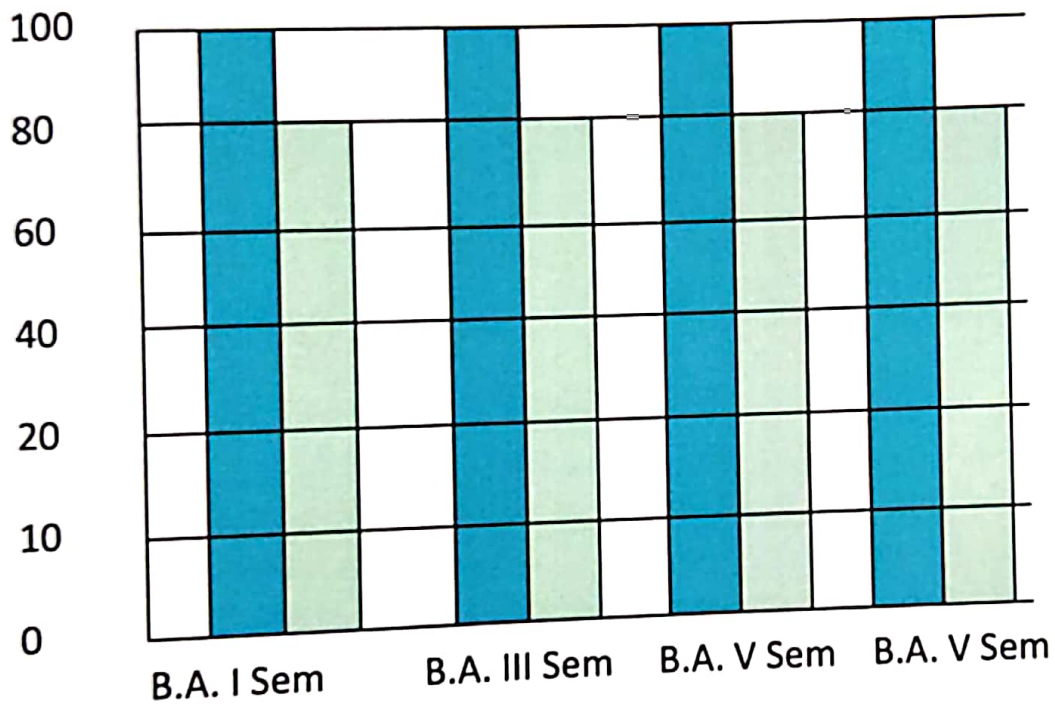

STUDENTS PERFORMANCE OF THE DEPARTMENT OF HISTORY FROM NOV-2016

Class	No. of Students appeared	No. of students passed	Percentage
B.A. I Sem	99	90	90.9%
B.A. III Sem	108	101	93.5%
B.A. V Sem	83	81	97.5%
B.A. V Sem	86	82	98.79%