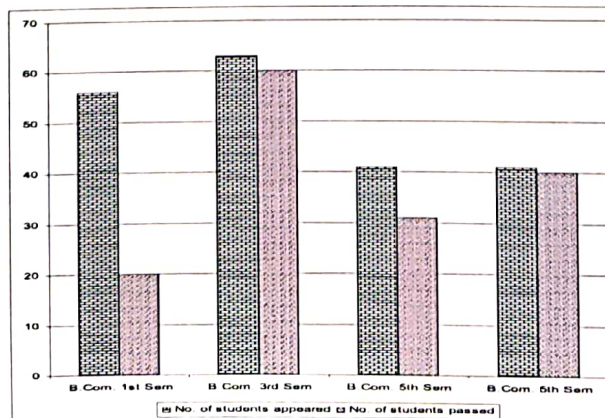

Students Performance at the University Examination Nov-2017

Class	Subject	No. of students appeared	No. of students passed	Percentage
B.Com. 1st Sem	Financial Accounting	56	20	35.71
B.Com. 3rd Sem	Financial Accounting	63	60	95.23
B.Com. 5th Sem	Income Tax	41	31	70.75
B.Com. 5th Sem	Auditing	41	40	98.00