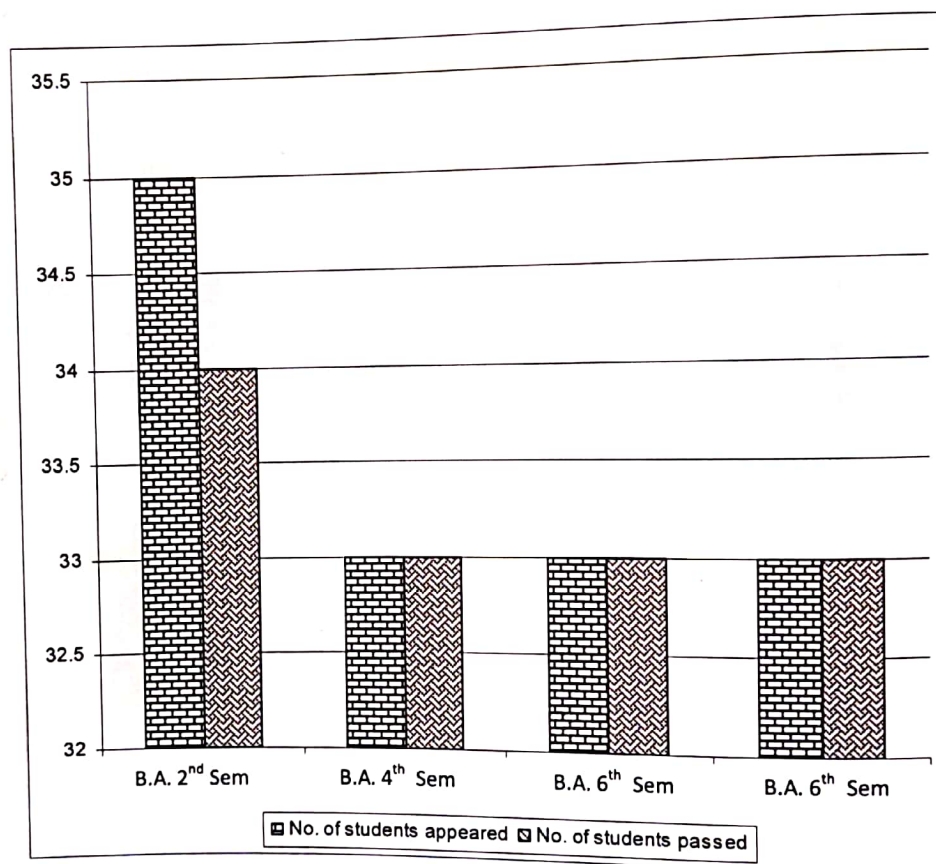

Students Performance at the University Examination May-2019

Class	Subject	No. of students appeared	No. of students passed	Percentage
B.A. 2nd Sem	Sociology	22	20	90.00
B.A. 4th Sem	Sociology	33	32	96.00
B.A. 5th Sem	Sociology	20	20	100.00
B.A. 5th Sem	Sociology	20	20	100.00