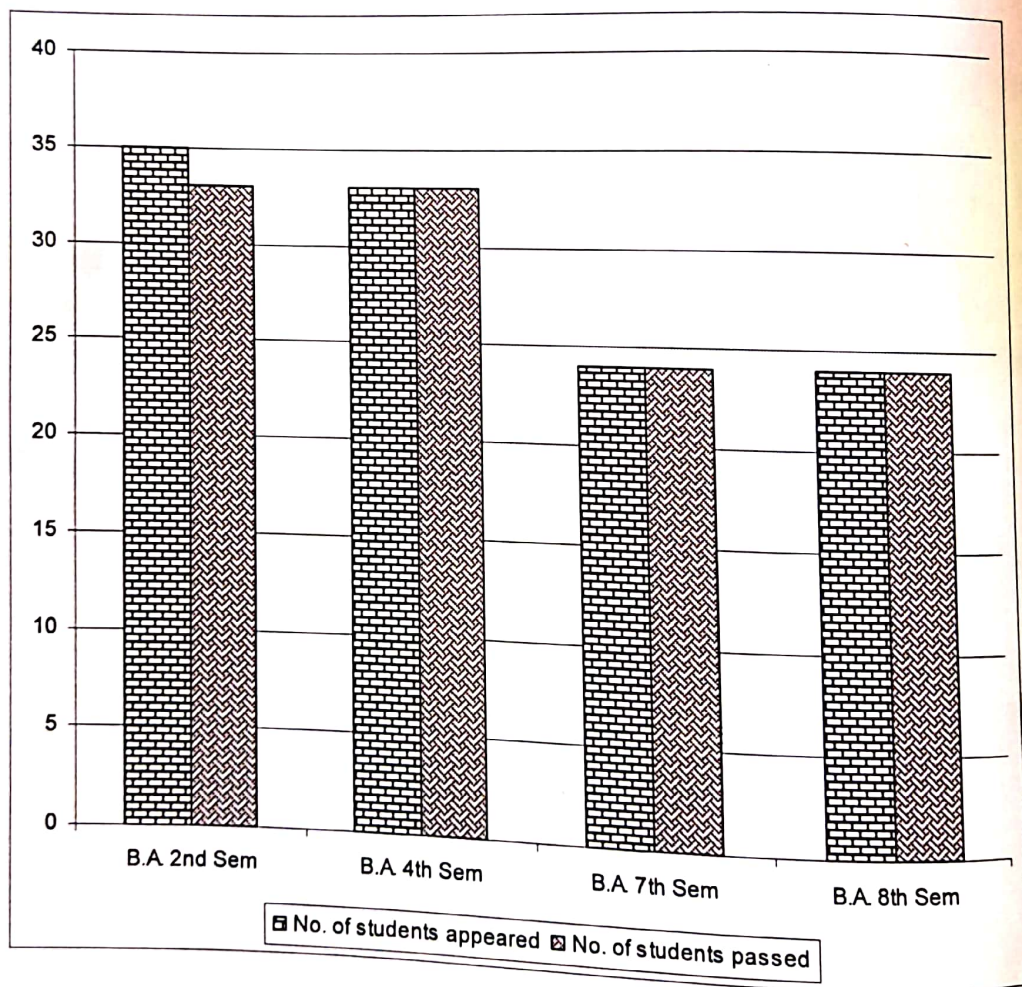

Students Performance at the University Examination May-2017

Class	Subject	No. of students appeared	No. of students passed	Percentage
B.A. 2nd Sem	Sociology	35	33	94.28
B.A. 4th Sem	Sociology	33	33	100.00
B.A. 7th Sem	Sociology	24	24	100.00
B.A. 8th Sem	Sociology	24	24	100.00