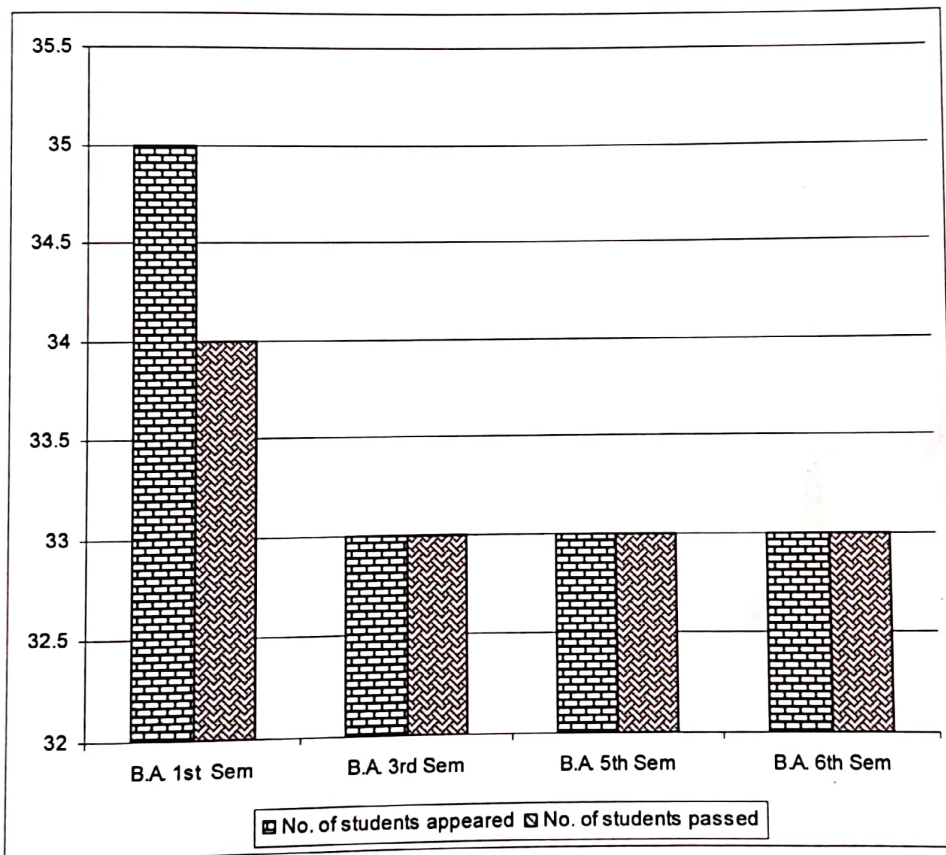

Students Performance at the University Examination Nov-2017

Class	Subject	No. of students appeared	No. of students passed	Percentage
B.A. 1st Sem	Sociology	35	34	97.14
B.A. 3rd Sem	Sociology	33	33	100.00
B.A. 5th Sem	Sociology	33	33	100.00
B.A. 6th Sem	Sociology	33	33	100.00