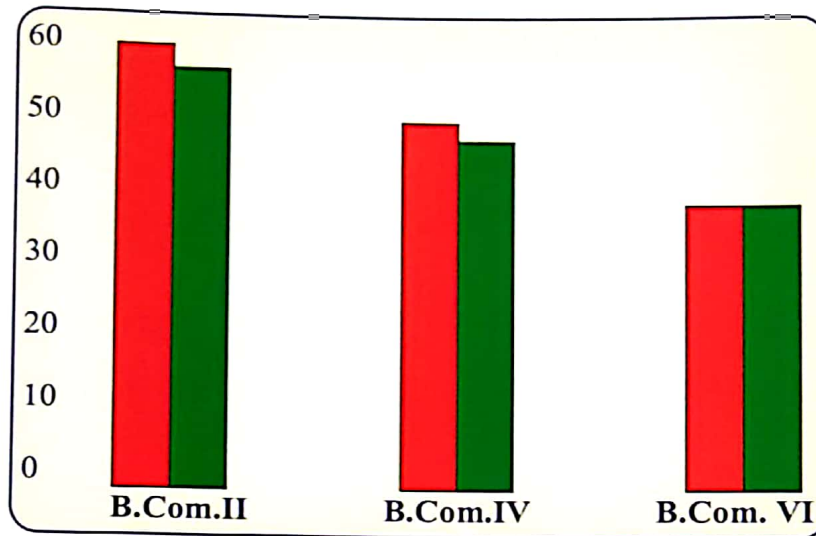

STUDENTS PERFORMANCE AT THE UNIVERSITY EXAMINATION MAY-2017

Class	Number of students appeared	No. of students passed	Percentage
B.Com. II	65	60	92.30
B.Com. IV	44	42	95.45
B.Com. VI	41	41	100.00