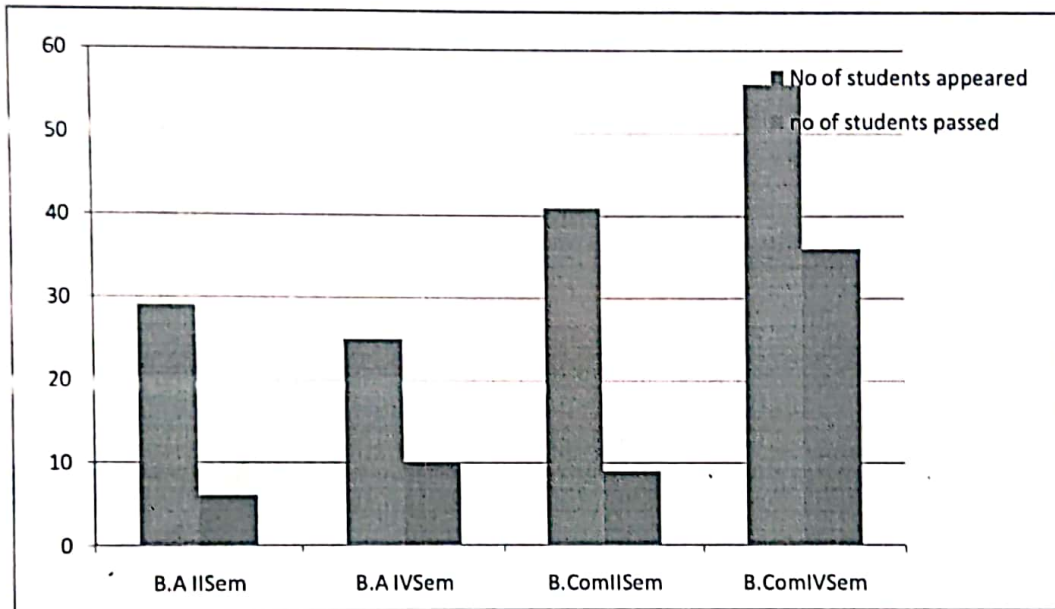

ENGLISH - BASIC

STUDENTS PERFORMANCE AT THE UNIVERSITY EXAMINATION MAY - 2018

CLASS	No of students appeared	No of students passed	PERCENTAGE
B.A II Sem	29	06	20.68
B.A IV Sem	25	10	40
B.Com II Sem	41	09	21.95
B.Com IV Sem	56	36	64.22