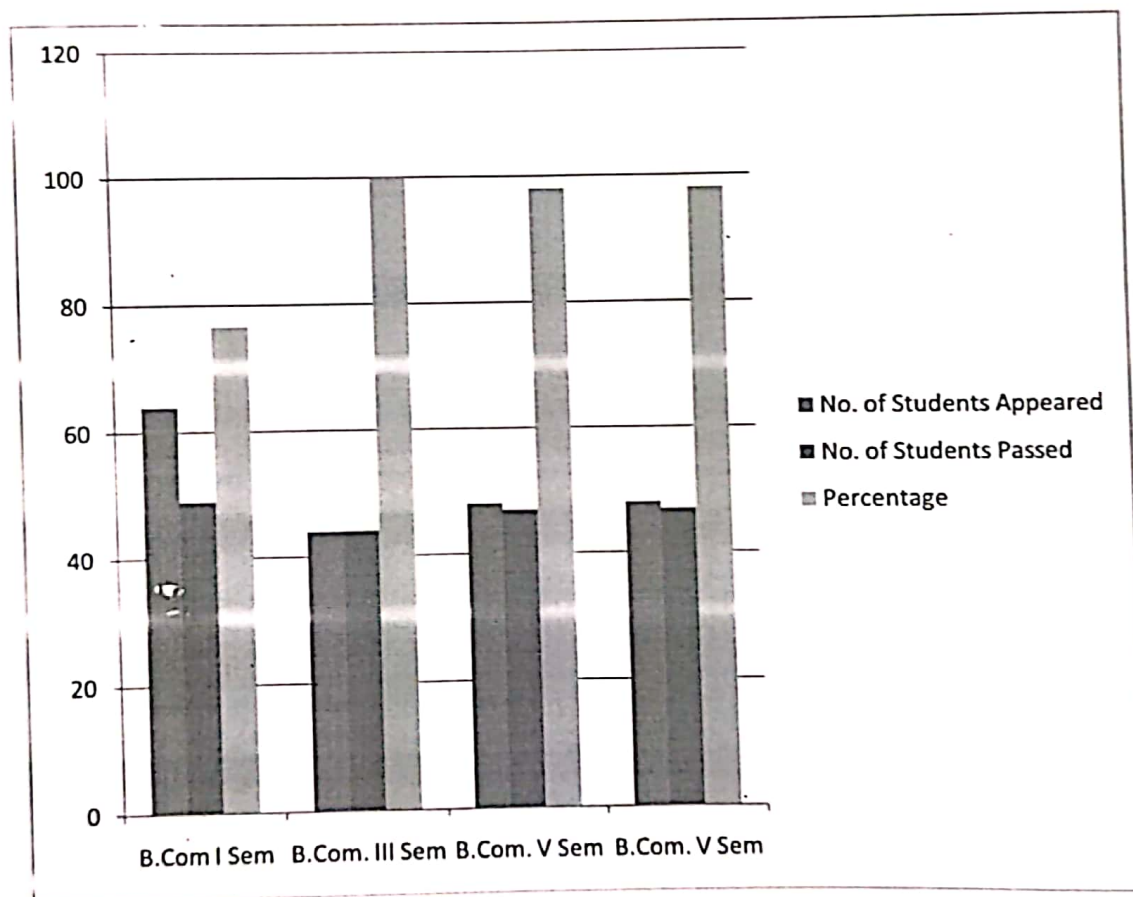

Students Performance at the University Examination Nov-2017-18

Class	No. of Students Appeared	No. of Students Passed	Percentage
B.Com I Sem	56	38	67.85
B.Com. III Sem	63	55	87.30
B.Com. V Sem	44	41	93.18
B.Com. V Sem	44	44	100.00