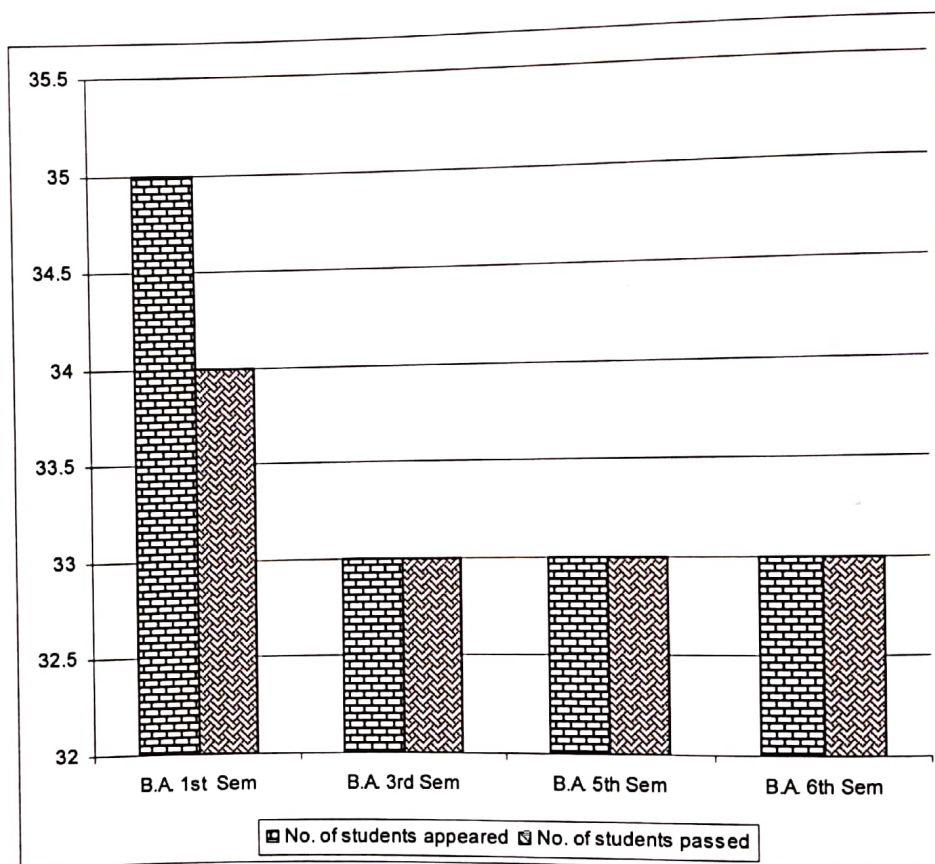

Students Performance at the University Examination May-2018

Class	Subject	No. of students appeared	No. of students passed	Percentage
B.A. 2nd Sem	Sociology	27	27	100.00
B.A. 4th Sem	Sociology	33	29	87.87
B.A. 6th Sem	Sociology	29	29	100.00
B.A. 6th Sem	Sociology	29	29	100.00