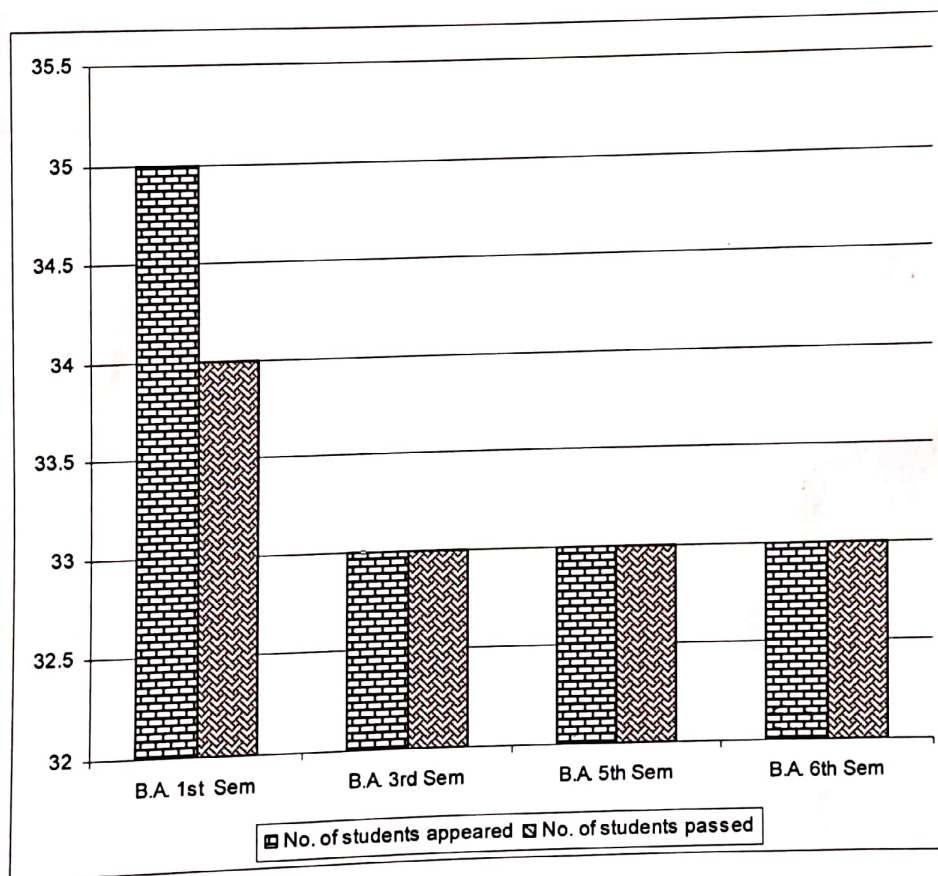

Students Performance at the University Examination Nov-2018

Class	Subject	No. of students appeared	No. of students passed	Percentage
B.A. 1st Sem	Sociology	26	24	92.00
B.A. 3rd Sem	Sociology	33	33	100.00
B.A. 6th Sem	Sociology	32	33	100.00
B.A. 6th Sem	Sociology	32	32	100.00