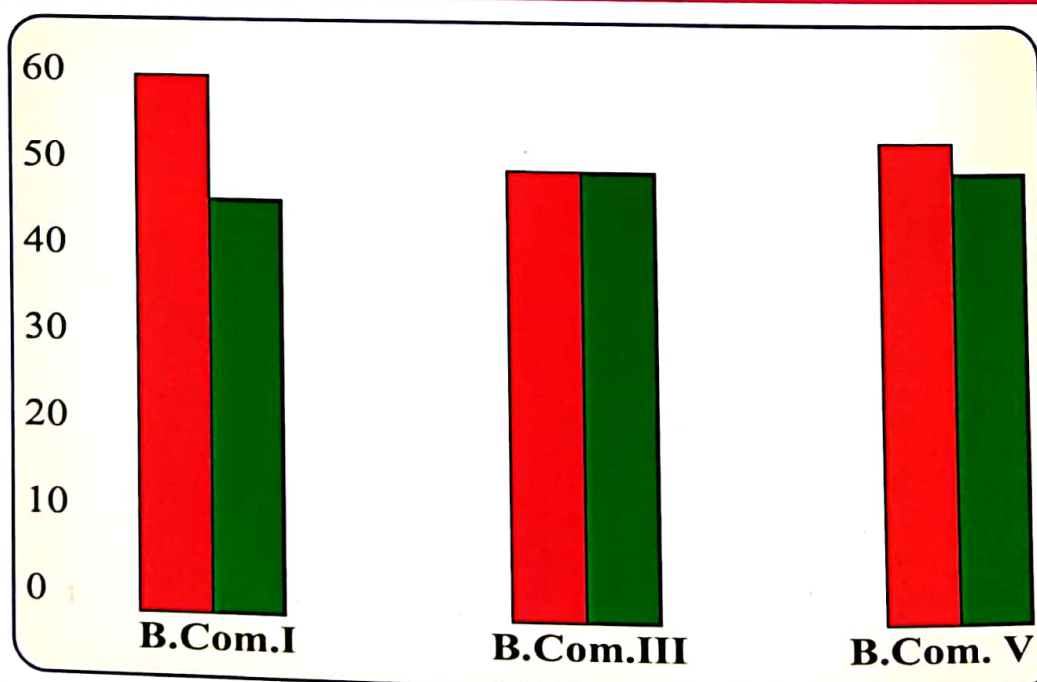

Class	Number of students appeared	No. of students passed	Percentage
B.Com. II	46	42	91.30
B.Com. IV	49	48	97.95
B.Com. VI	33	33	100.00

STUDENTS PERFORMANCE AT THE UNIVERSITY EXAMINATION NOVEMBER-2016

Class	Number of students appeared	No. of students passed	Percentage
B.Com. I	64	43	67.18
B.Com. III	44	44	100.00
B.Com. V	48	47	97.91