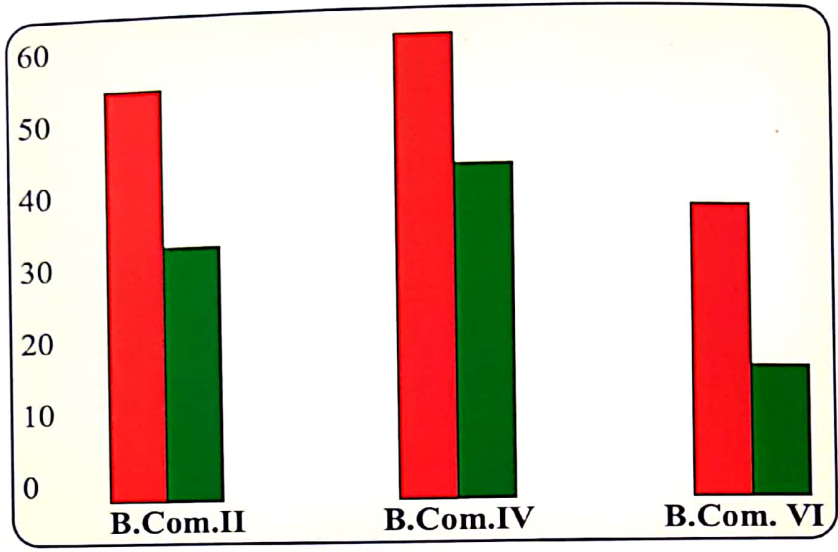

STUDENTS PERFORMANCE AT THE UNIVERSITY EXAMINATION MAY-2018

Class	Number of students appeared	No. of students passed	Percentage
B.Com. II	55	31	56.36
B.Com. IV	61	42	68.85
B.Com. VI	40	18	45.00