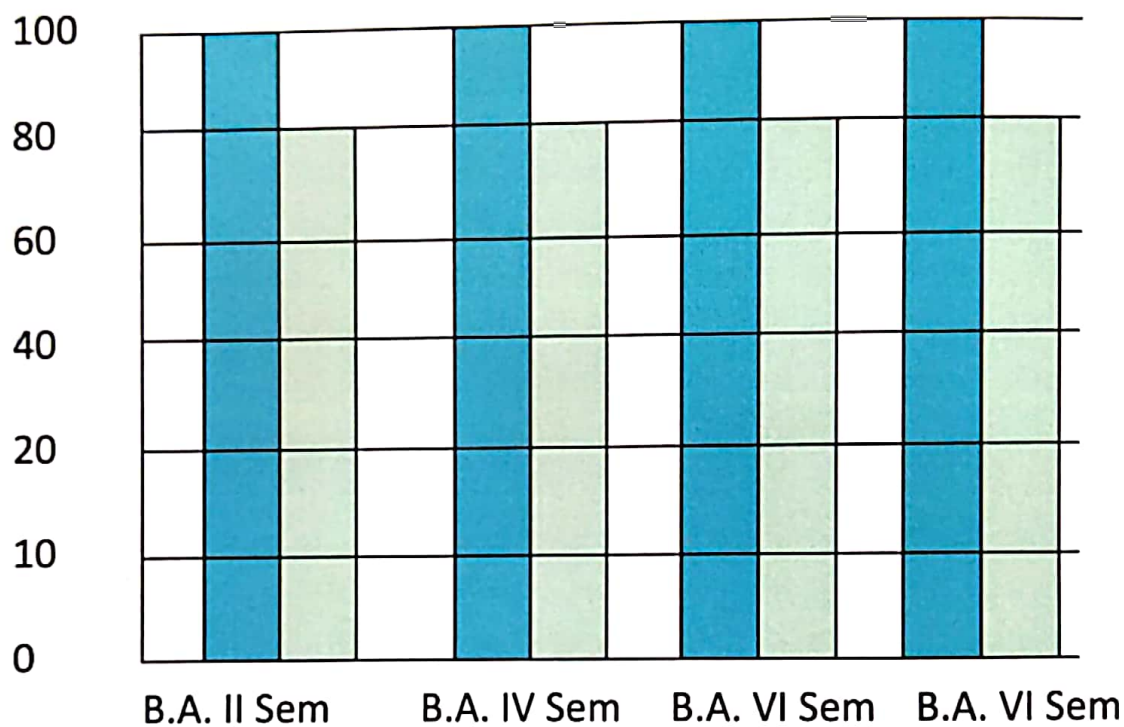

STUDENTS PERFORMANCE OF THE DEPARTMENT OF HISTORY FROM MAY-2018

Class	No. of Students appeared	No. of students passed	Percentage
B.A. II Sem	91	78	85.7%
B.A. IV Sem	89	78	87.64%
B.A. VI Sem	97	92	94.84%
B.A. VI Sem	97	88	90.72%