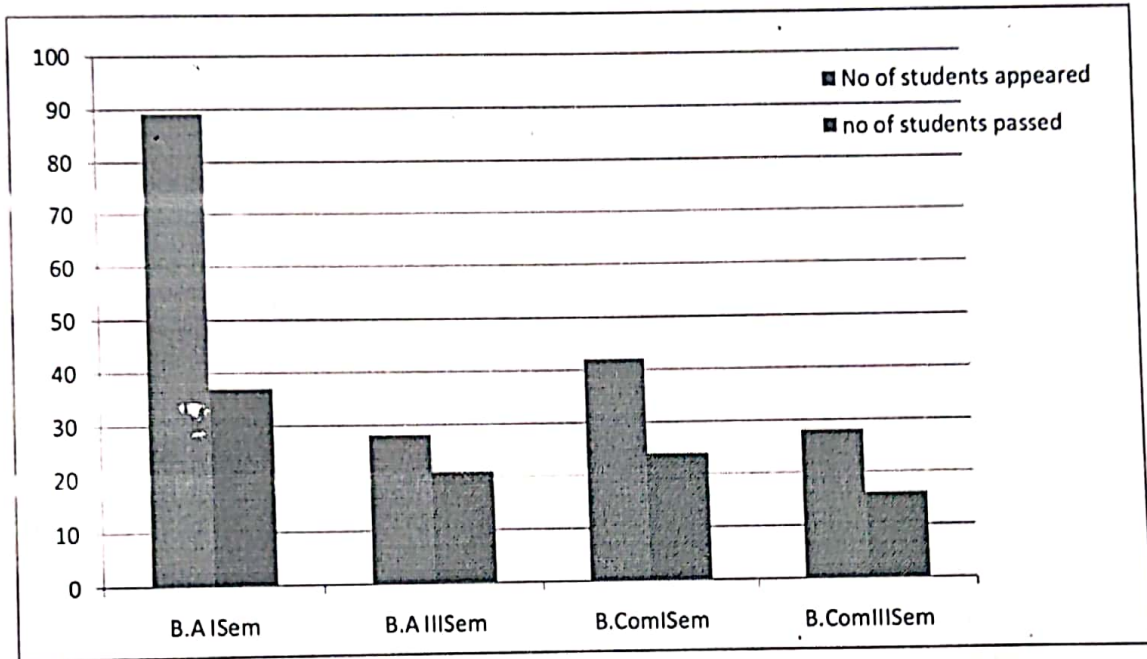

ENGLISH - BASIC

STUDENTS PERFORMANCE AT THE UNIVERSITY EXAMINATION NOVEMBER - 2019

CLASS	No of students appeared	No of students passed	PERCENTAGE
B.A I Sem	100	25	25
B.A III Sem	28	11	39.28
B.Com I Sem	52	25	48.07
B.Com III Sem	36	21	58.33