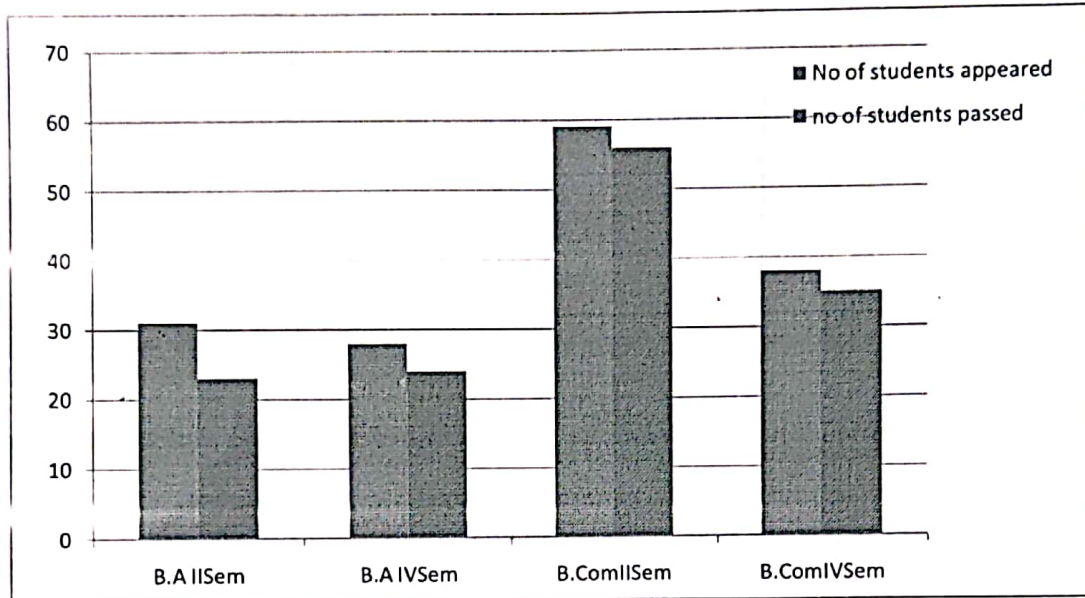

ENGLISH - BASIC

STUDENTS PERFORMANCE AT THE UNIVERSITY EXAMINATION MAY-2017

CLASS	No of students appeared	No of students passed	PERCENTAGE
B.A II Sem	31	23	74.19
B.A IV Sem	28	24	85.71
B.Com II Sem	59	56	94.91
B.Com IV Sem	38	35	92.10