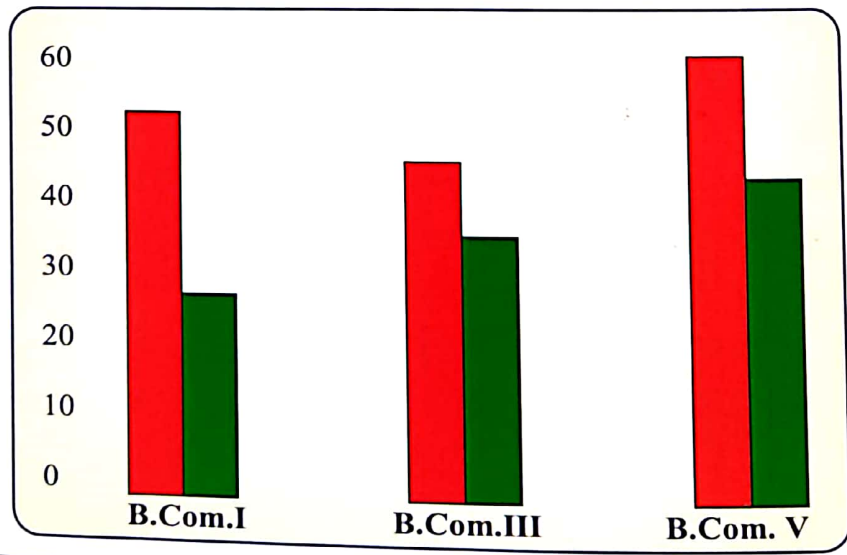

STUDENTS PERFORMANCE AT THE UNIVERSITY EXAMINATION NOVEMBER-2018

Class	Number of students appeared	No. of students passed	Percentage
B.Com. I	52	27	51.92
B.Com. III	49	34	69.38
B.Com. V	60	41	68.33