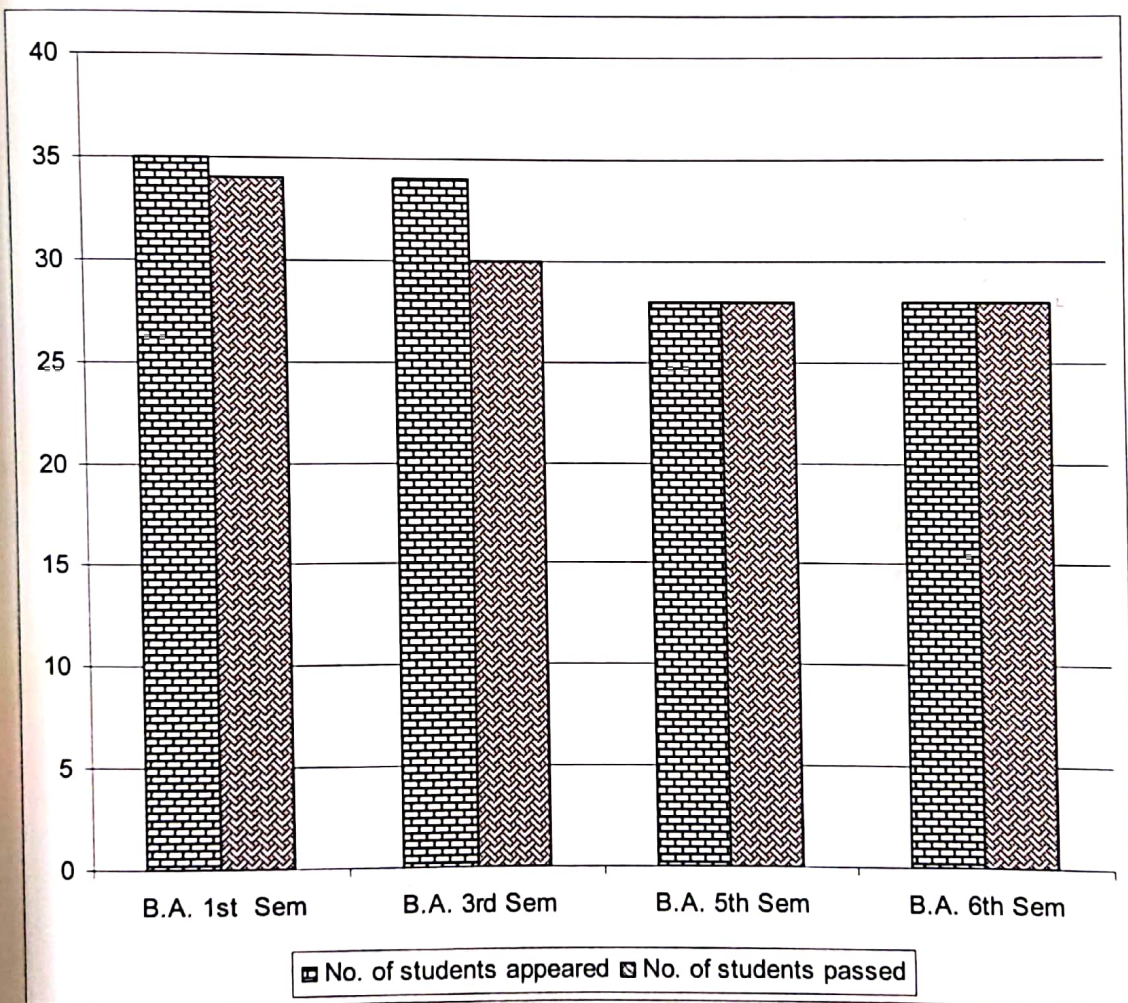

Students Performance at the University Examination Nov-2016

Class	Subject	No. of students appeared	No. of students passed	Percentage
B.A. 1st Sem	Sociology	35	34	97.14
B.A. 3rd Sem	Sociology	34	30	88.23
B.A. 5th Sem	Sociology	28	28	100.00
B.A. 6th Sem	Sociology	28	28	100.00