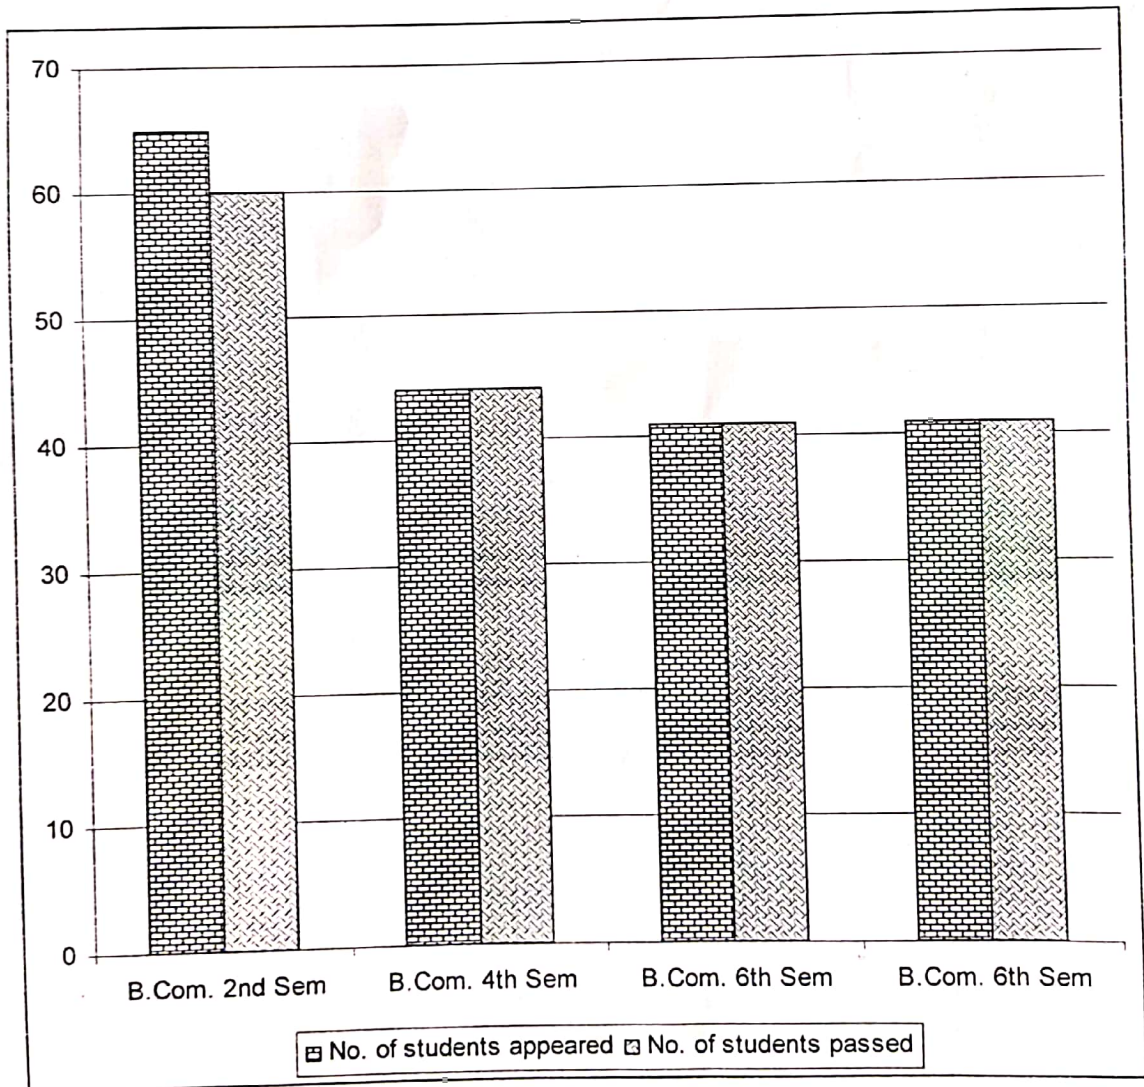

Students Performance at the University Examination May-2017

Class	Subject	No. of students appeared	No. of students passed	Percentage
B.Com. 2nd Sem	Computer Application	65	60	92.30
B.Com. 4th Sem	S.P.	44	44	100.00
B.Com. 6th Sem	Business Law	41	41	100.00
B.Com. 6th Sem	Auditing	41	41	100.00