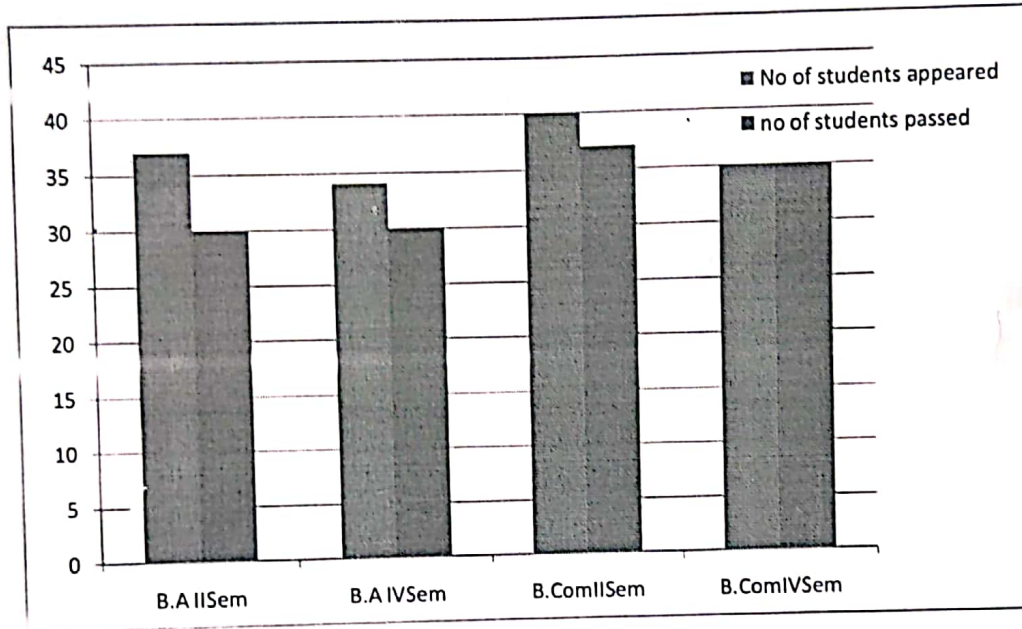

ENGLISH - BASIC

STUDENTS PERFORMANCE AT THE UNIVERSITY EXAMINATION MAY-2016

CLASS	No of students appeared	No of students passed	PERCENTAGE
B.A II Sem	37	30	81.08
B.A IV Sem	34	30	88.23
B.Com II Sem	40	37	92.05
B.Com IV Sem	35	35	100