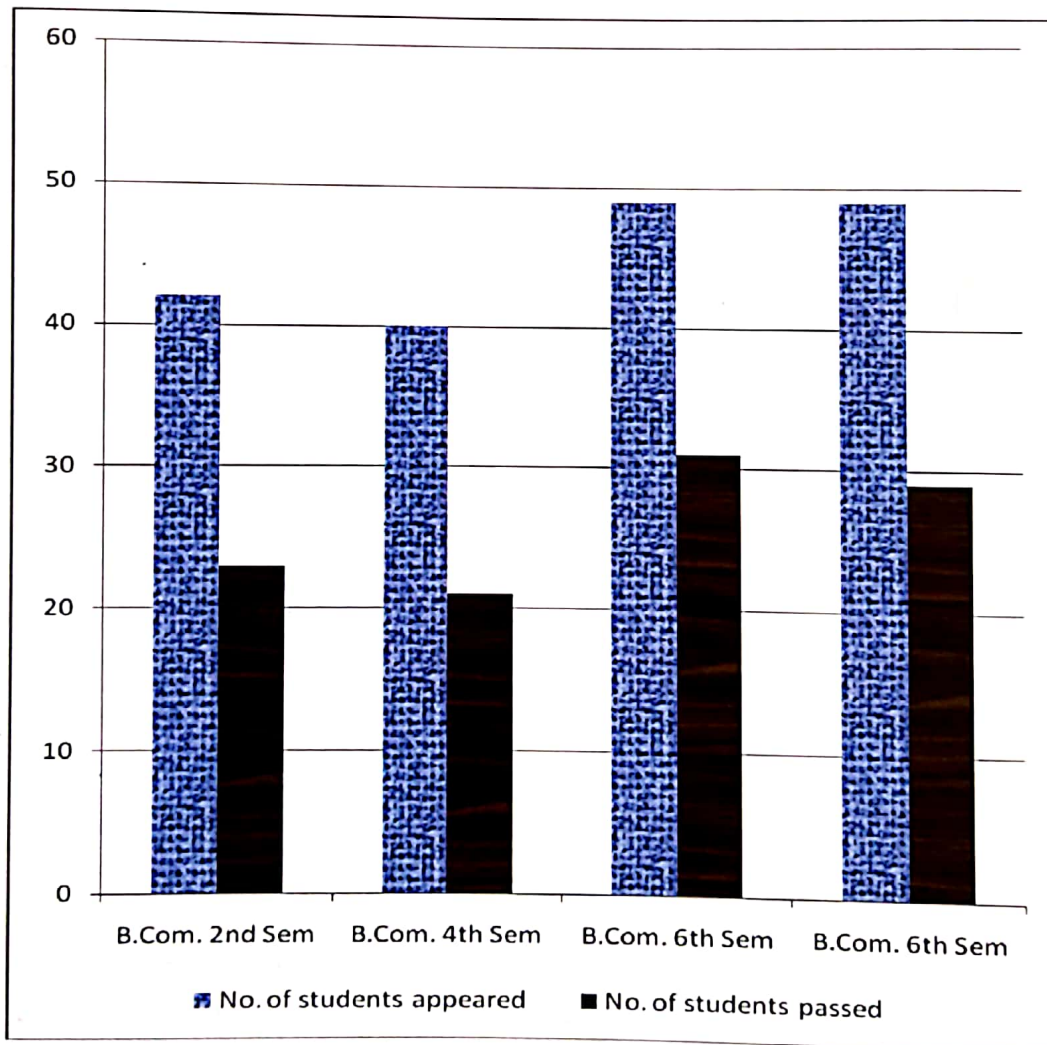

Students Performance at the University Examination May-2019

Class	Subject	No. of students appeared	No. of students passed	Percentage
B.Com. 2nd Sem	Financial Accounting	42	23	55.00
B.Com. 4th Sem	Financial Accounting	40	21	53.00
B.Com. 6th Sem	Income Tax	49	31	63.26
B.Com. 6th Sem	Management Accounting	49	29	59.18