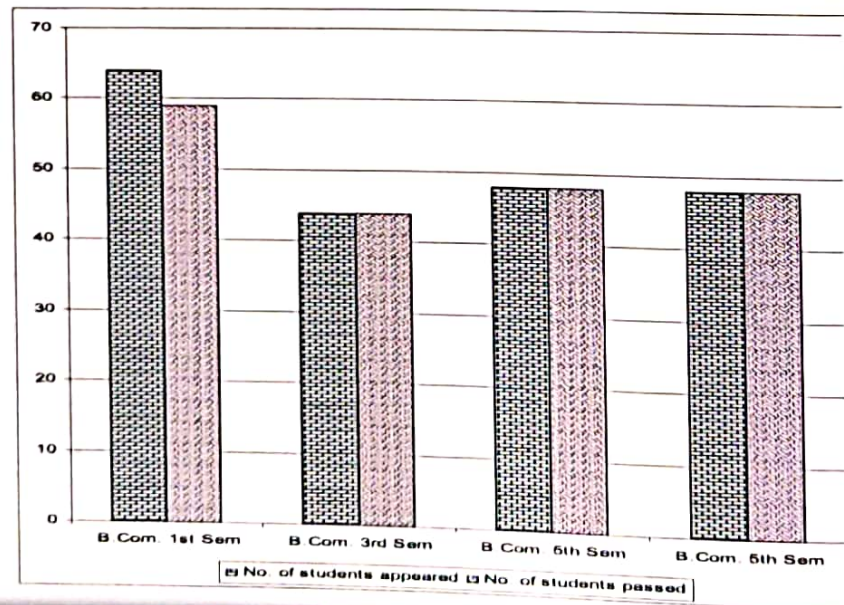

Students Performance at the University Examination Nov-2016

Class	Subject	No. of students appeared	No. of students passed	Percentage
B.Com. 1st Sem	Financial Accounting	64	59	92.18
B.Com. 3rd Sem	Financial Accounting	44	44	100.00
B.Com. 5th Sem	Income Tax	48	48	100.00
B.Com. 5th Sem	Auditing	48	48	100.00