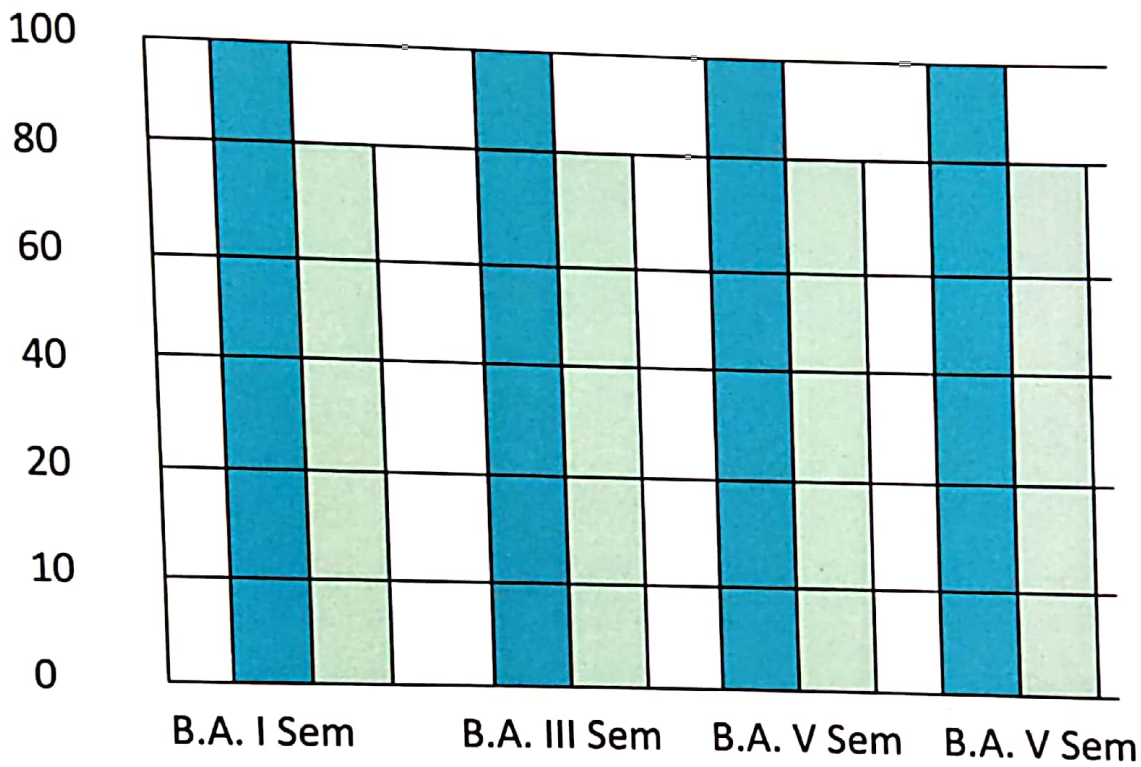

STUDENTS PERFORMANCE OF THE DEPARTMENT OF HISTORY FROM NOV-2017

Class	No. of Students appeared	No. of students passed	Percentage
B.A. I Sem	95	90	94.73%
B.A. III Sem	90	72	80%
B.A. V Sem	106	100	94.33%
B.A. V Sem	106	106	100%